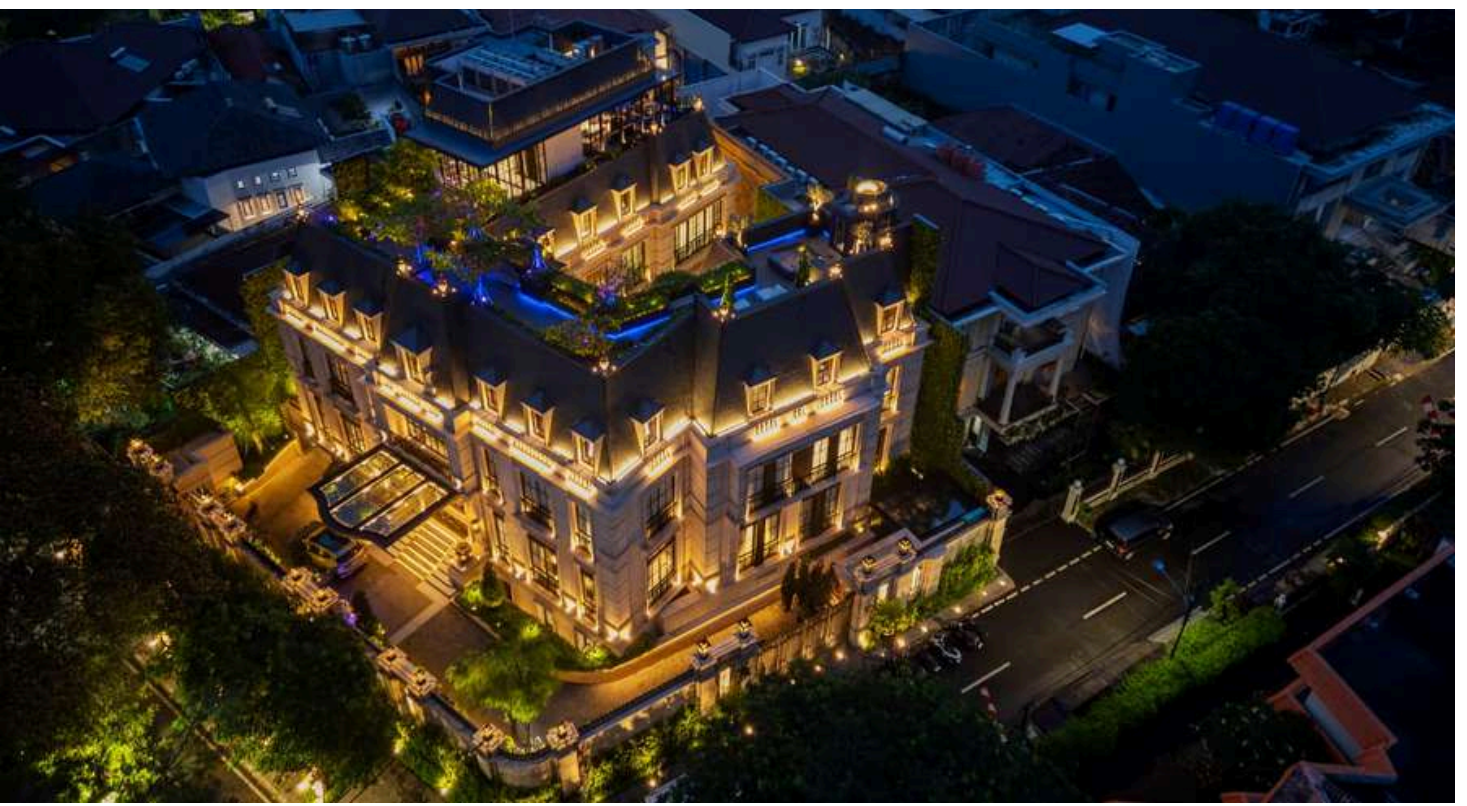

PRIVATE RESIDENCE JAKARTA